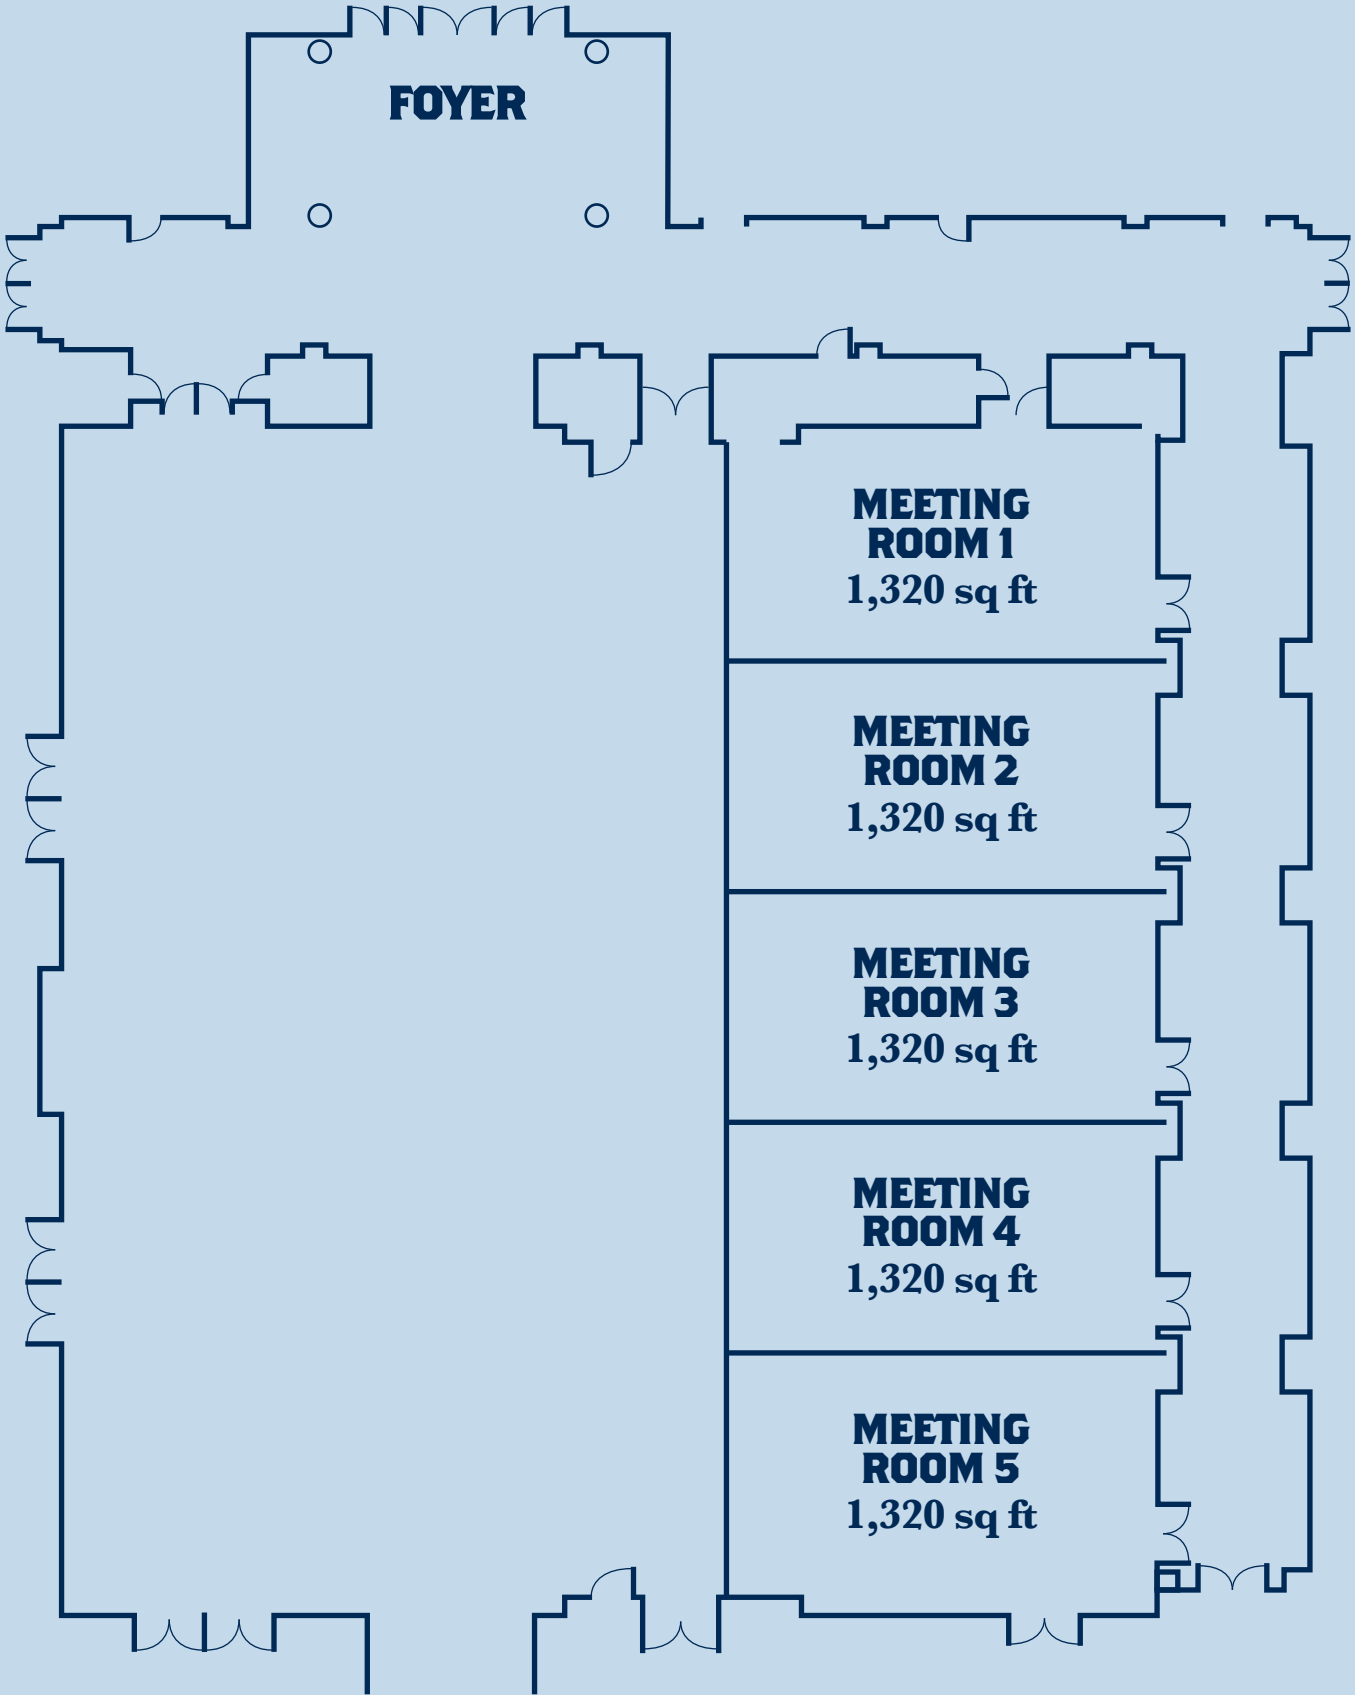

FOYER

GRAND HALL
18,000 sq ft

FOYER

**2/3 of
GRAND HALL**
11,400 sq ft

**1/3 of
GRAND HALL**
6,600 sq ft

FOYER

**MEETING
ROOM 1**

1,320 sq ft

**MEETING
ROOM 2**

1,320 sq ft

**MEETING
ROOM 3**

1,320 sq ft

**MEETING
ROOM 4**

1,320 sq ft

**MEETING
ROOM 5**

1,320 sq ft