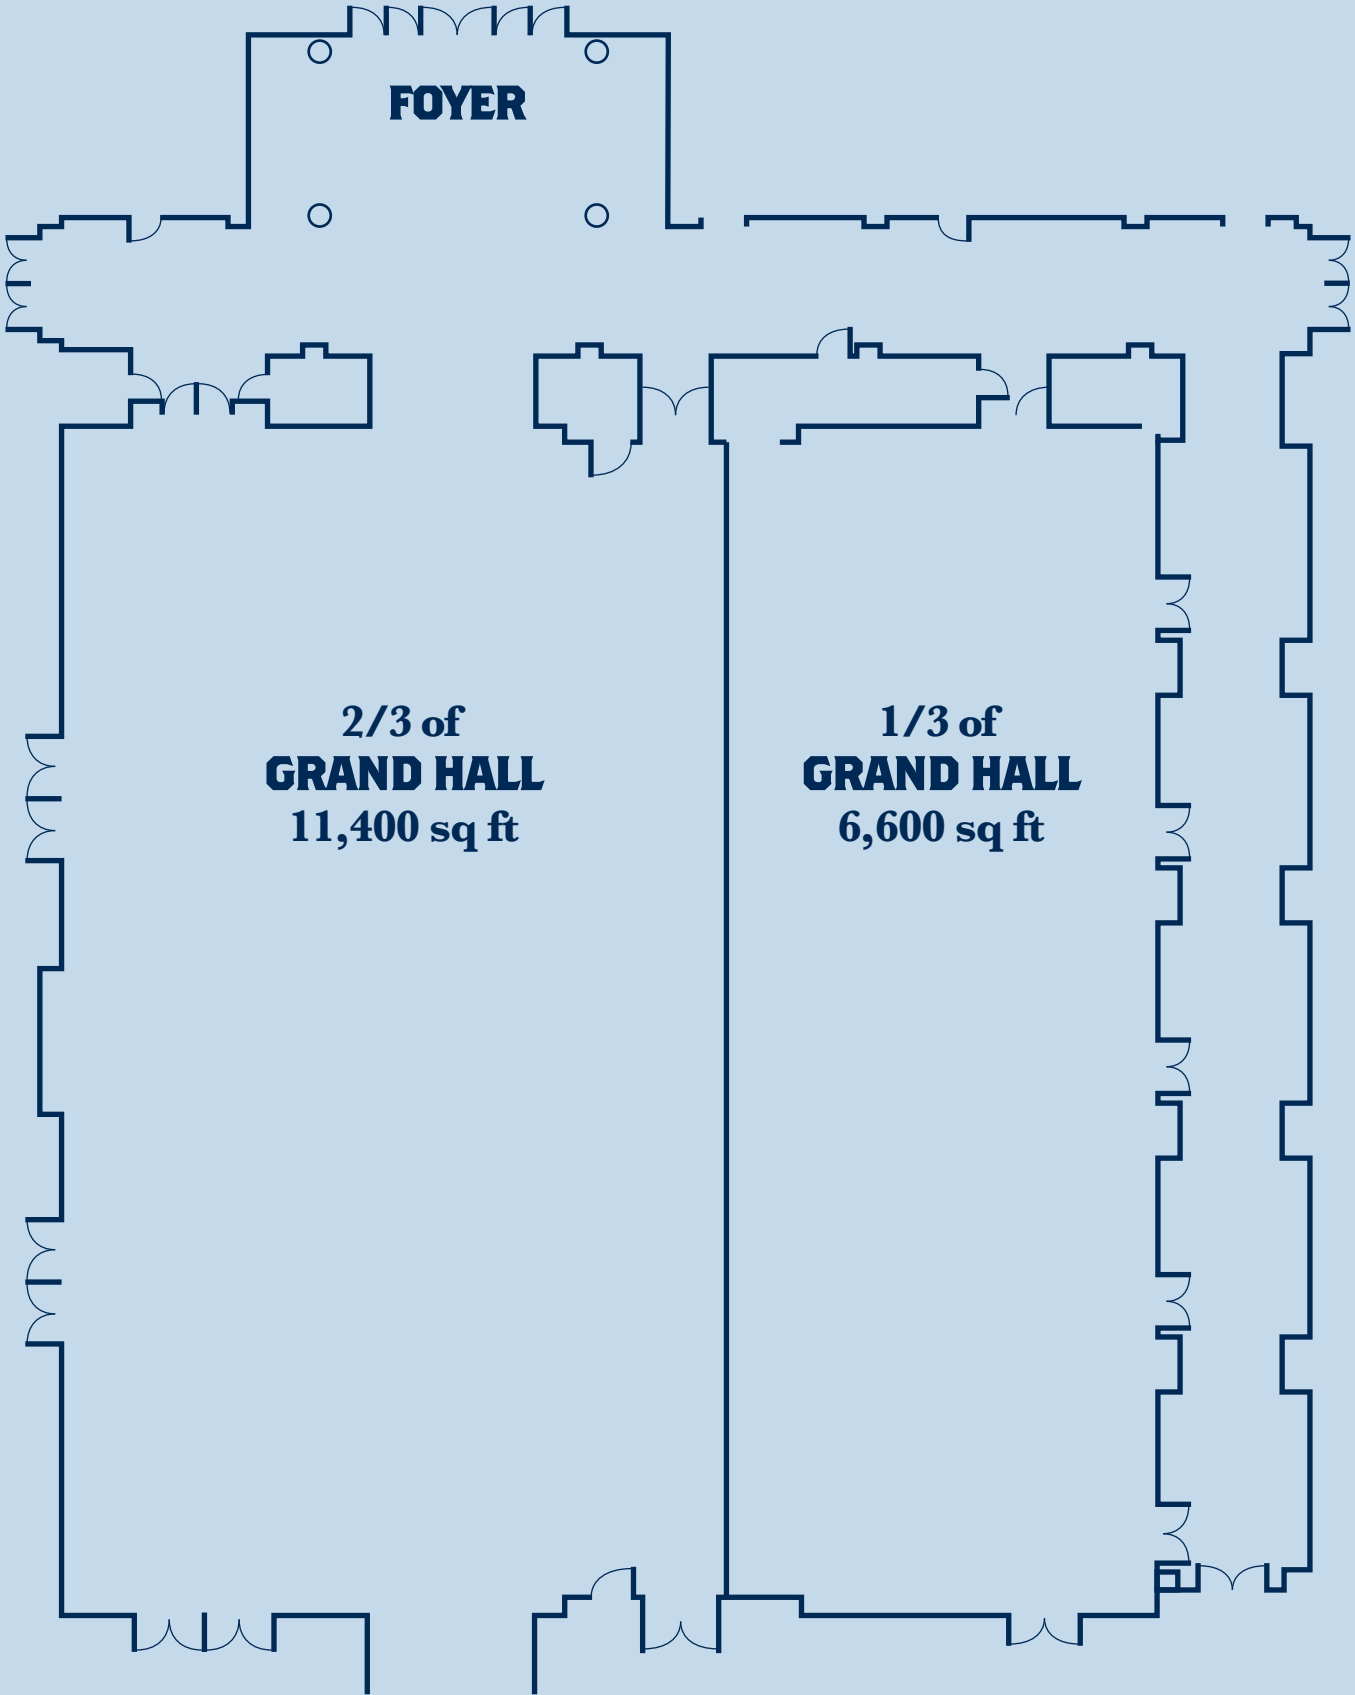

FOYER

GRAND HALL
18,000 sq ft

FOYER

**2/3 of
GRAND HALL**
11,400 sq ft

**1/3 of
GRAND HALL**
6,600 sq ft

FOYER

**MEETING
ROOM 1**

1,320 sq ft

**MEETING
ROOM 2**

1,320 sq ft

**MEETING
ROOM 3**

1,320 sq ft

**MEETING
ROOM 4**

1,320 sq ft

**MEETING
ROOM 5**

1,320 sq ft